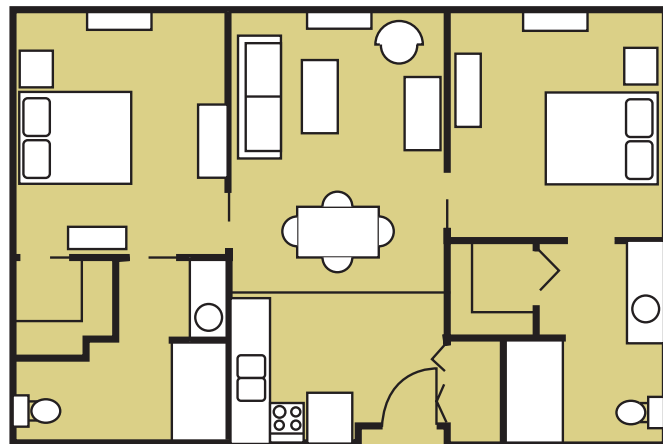

Floor Plan Options

BENTON VILLAGE OF STOCKBRIDGE

Studio
286-432 sf

Studio Suite
317 sf

One Bedroom
435-576 sf

One Bedroom Deluxe
673 sf

Two Bedroom
912 sf

770-389-3889

stockbridgeinfo@bentonvillage.com

201 Evergreen Terrace • Stockbridge, GA 30281

bentonvillage.com

Studio

Studio Suite

One Bedroom

One Bedroom Deluxe

Two Bedroom