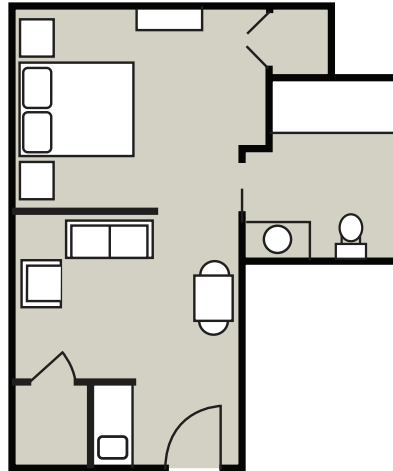

Floor Plan Options

BENTON VILLAGE OF STOCKBRIDGE

Studio
286-432 sf

Studio Suite
317 sf

One Bedroom
435-576 sf

One Bedroom Deluxe
673 sf

Two Bedroom
912 sf

770-389-3889

stockbridgeinfo@bentonvillage.com

201 Evergreen Terrace • Stockbridge, GA 30281

bentonvillage.com

Studio

Studio Suite

One Bedroom

One Bedroom Deluxe

Two Bedroom