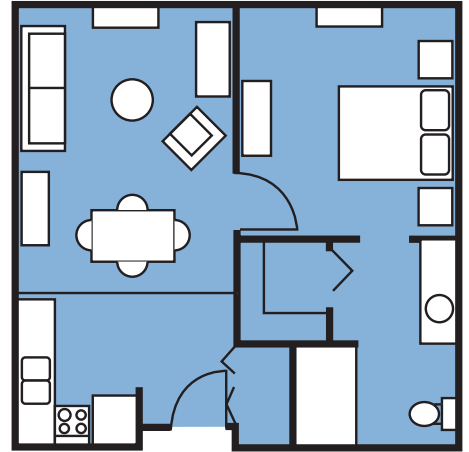

Floor Plan Options

BENTON VILLAGE OF STOCKBRIDGE

Studio
286-432 sf

Studio Suite
317 sf

One Bedroom
435-576 sf

One Bedroom Deluxe
673 sf

Two Bedroom
912 sf

770-389-3889

stockbridgeinfo@bentonvillage.com

201 Evergreen Terrace • Stockbridge, GA 30281

bentonvillage.com

Studio

Studio Suite

One Bedroom

One Bedroom Deluxe

Two Bedroom