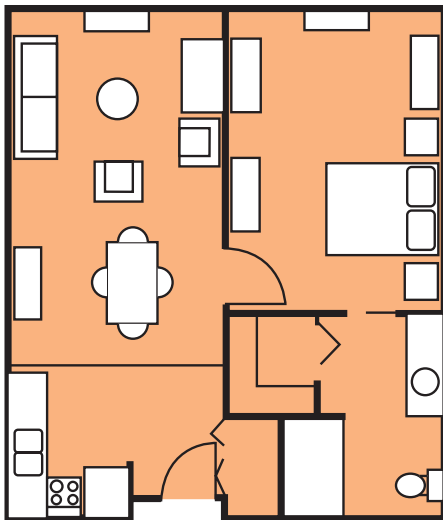

Floor Plan Options

BENTON VILLAGE OF STOCKBRIDGE

Studio
286-432 sf

Studio Suite
317 sf

One Bedroom
435-576 sf

One Bedroom Deluxe
673 sf

Two Bedroom
912 sf

770-389-3889

stockbridgeinfo@bentonvillage.com

201 Evergreen Terrace • Stockbridge, GA 30281

bentonvillage.com

Studio

Studio Suite

One Bedroom

One Bedroom Deluxe

Two Bedroom