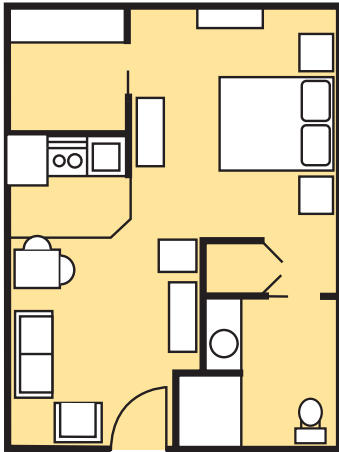

Floor Plan Options

BENTON VILLAGE OF STOCKBRIDGE

Studio
286-432 sf

Studio Suite
317 sf

One Bedroom
435-576 sf

One Bedroom Deluxe
673 sf

Two Bedroom
912 sf

770-389-3889

stockbridgeinfo@bentonvillage.com

201 Evergreen Terrace • Stockbridge, GA 30281

bentonvillage.com

Studio

Studio Suite

One Bedroom

One Bedroom Deluxe

Two Bedroom