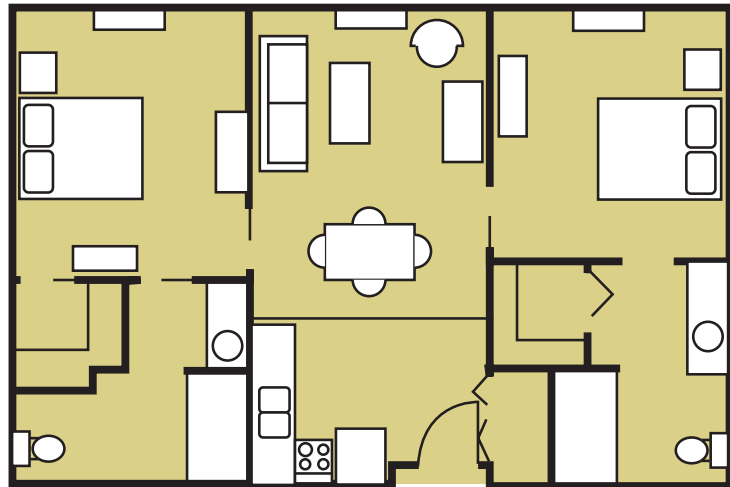

FLOOR PLAN OPTIONS

Benton Village of Stockbridge

One Bedroom

One Bedroom Deluxe

Studio

Two Bedroom

Benton VILLAGE®
senior living community

770-389-3889 • stockbridgeinfo@bentonvillage.com
201 Evergreen Terrace • Stockbridge, GA 30281

OUR COMMUNITY

Benton Village of Stockbridge

- Studio
- Studio Deluxe
- One Bedroom
- One Bedroom Deluxe
- Two Bedroom

Benton VILLAGE®
senior living community

770-389-3889 • stockbridgeinfo@bentonvillage.com
201 Evergreen Terrace • Stockbridge, GA 30281