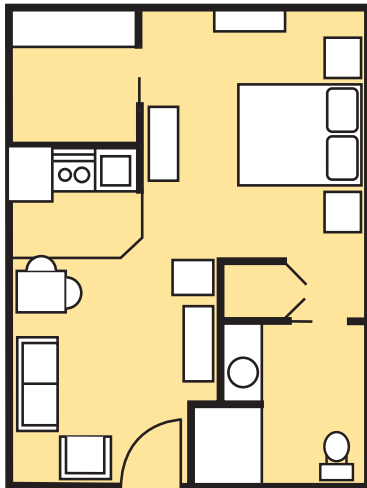

FLOOR PLAN OPTIONS

Benton Village of Stockbridge

One Bedroom

One Bedroom Deluxe

Studio

Two Bedroom

Benton VILLAGE®
senior living community

770-389-3889 • stockbridgeinfo@bentonvillage.com
201 Evergreen Terrace • Stockbridge, GA 30281

OUR COMMUNITY

Benton Village of Stockbridge

- Studio
- Studio Deluxe
- One Bedroom
- One Bedroom Deluxe
- Two Bedroom

Benton VILLAGE®
senior living community

770-389-3889 • stockbridgeinfo@bentonvillage.com
201 Evergreen Terrace • Stockbridge, GA 30281