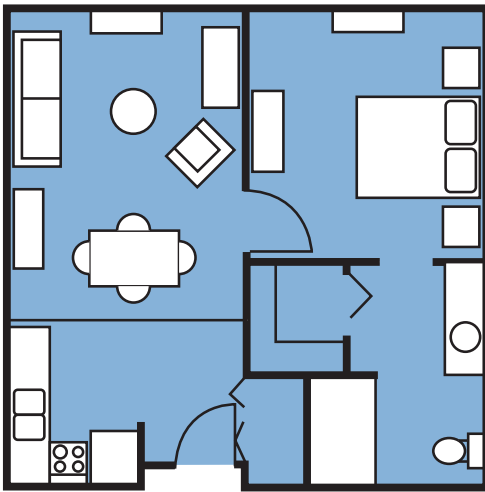

FLOOR PLAN OPTIONS

Benton Village of Stockbridge

One Bedroom

One Bedroom Deluxe

Studio

Two Bedroom

Benton VILLAGE®
senior living community

770-389-3889 • stockbridgeinfo@bentonvillage.com
201 Evergreen Terrace • Stockbridge, GA 30281

OUR COMMUNITY

Benton Village of Stockbridge

- Studio
- Studio Deluxe
- One Bedroom
- One Bedroom Deluxe
- Two Bedroom

Benton VILLAGE®
senior living community

770-389-3889 • stockbridgeinfo@bentonvillage.com
201 Evergreen Terrace • Stockbridge, GA 30281