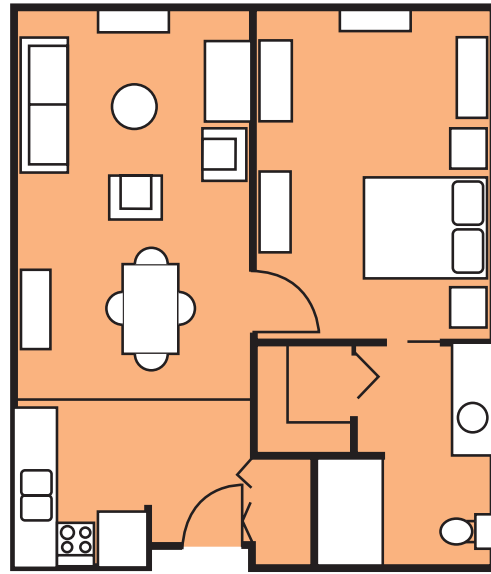

FLOOR PLAN OPTIONS

Benton Village of Stockbridge

One Bedroom

One Bedroom Deluxe

Studio

Two Bedroom

Benton VILLAGE®
senior living community

770-389-3889 • stockbridgeinfo@bentonvillage.com
201 Evergreen Terrace • Stockbridge, GA 30281

OUR COMMUNITY

Benton Village of Stockbridge

- Studio
- Studio Deluxe
- One Bedroom
- One Bedroom Deluxe
- Two Bedroom

Benton VILLAGE®
senior living community

770-389-3889 • stockbridgeinfo@bentonvillage.com
201 Evergreen Terrace • Stockbridge, GA 30281