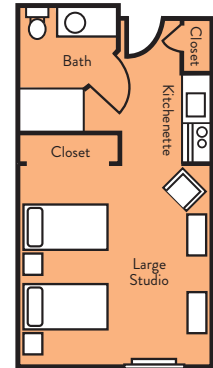

FLOOR PLAN OPTIONS

Garden House of Anderson

Small Studio
288 sf

Memory Care Studio
288 sf

Standard Studio
338 sf

Large Studio
393 sf

Small One Bedroom
492 sf

Large Studio
431 sf

Large Studio
426 sf

Standard One Bedroom
660 sf

Deluxe One Bedroom
871 sf

Two Bedroom
951 sf

senior living community

864-964-5668 • info@gardenhouseanderson.com
201 Edgebrook Dr • Anderson, SC 29621

OUR COMMUNITY