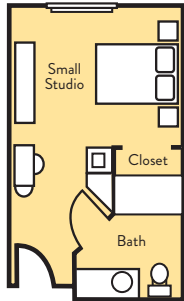

FLOOR PLAN OPTIONS

Garden House of Anderson

Small Studio
288 sf

Memory Care Studio
288 sf

Standard Studio
338 sf

Large Studio
393 sf

Small One Bedroom
492 sf

Large Studio
431 sf

Large Studio
426 sf

Standard One Bedroom
660 sf

Deluxe One Bedroom
871 sf

Two Bedroom
951 sf

senior living community

864-964-5668 • info@gardenhouseanderson.com
201 Edgebrook Dr • Anderson, SC 29621

OUR COMMUNITY