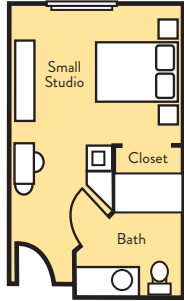

Floor Plan Options

GARDEN HOUSE OF ANDERSON

Small Studio
288 sf

Memory Care Studio
288 sf

Standard Studio
338 sf

Large Studio
393 sf

Small One Bedroom
492 sf

Large Studio
431 sf

Large Studio
426 sf

Standard One Bedroom
660 sf

Deluxe One Bedroom
871 sf

Two Bedroom
951 sf

864-964-5668

info@gardenhouseanderson.com

201 Edgebrook Dr • Anderson, SC 29621

gardenhouseanderson.com

- Small Studio
- Small One Bedroom
- Two Bedroom
- Standard Studio
- Standard One Bedroom
- Memory Care Studio
- Large Studio
- Deluxe One Bedroom