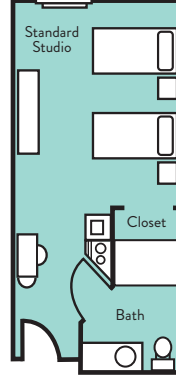

Floor Plan Options

GARDEN HOUSE OF ANDERSON

Small Studio
288 sf

Memory Care Studio
288 sf

Standard Studio
338 sf

Large Studio
393 sf

Small One Bedroom
492 sf

Large Studio
431 sf

Large Studio
426 sf

Standard One Bedroom
660 sf

Deluxe One Bedroom
871 sf

Two Bedroom
951 sf

864-964-5668

info@gardenhouseanderson.com

201 Edgebrook Dr • Anderson, SC 29621

gardenhouseanderson.com

- Small Studio
- Small One Bedroom
- Two Bedroom
- Standard Studio
- Standard One Bedroom
- Memory Care Studio
- Large Studio
- Deluxe One Bedroom