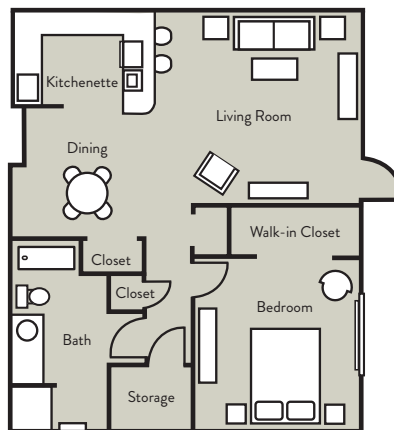

Floor Plan Options

GARDEN HOUSE OF ANDERSON

Small Studio
288 sf

Memory Care Studio
288 sf

Standard Studio
338 sf

Large Studio
393 sf

Small One Bedroom
492 sf

Large Studio
431 sf

Large Studio
426 sf

Standard One Bedroom
660 sf

Deluxe One Bedroom
871 sf

Two Bedroom
951 sf

864-964-5668

info@gardenhouseanderson.com

201 Edgebrook Dr • Anderson, SC 29621

gardenhouseanderson.com

- Small Studio
- Small One Bedroom
- Two Bedroom
- Standard Studio
- Standard One Bedroom
- Memory Care Studio
- Large Studio
- Deluxe One Bedroom