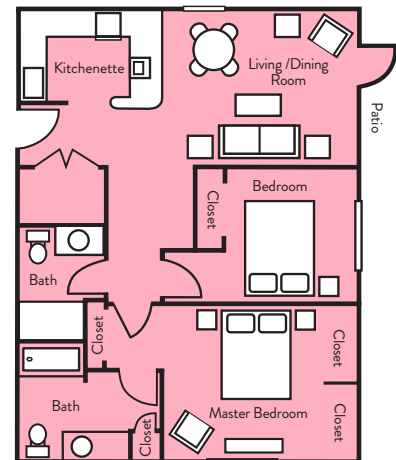

Floor Plan Options

GARDEN HOUSE OF ANDERSON

Small Studio
288 sf

Memory Care Studio
288 sf

Standard Studio
338 sf

Large Studio
393 sf

Small One Bedroom
492 sf

Large Studio
431 sf

Large Studio
426 sf

Standard One Bedroom
660 sf

Deluxe One Bedroom
871 sf

Two Bedroom
951 sf

864-964-5668

info@gardenhouseanderson.com

201 Edgebrook Dr • Anderson, SC 29621

gardenhouseanderson.com

- Small Studio
- Small One Bedroom
- Two Bedroom
- Standard Studio
- Standard One Bedroom
- Memory Care Studio
- Large Studio
- Deluxe One Bedroom