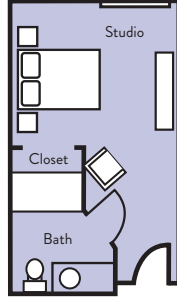

Floor Plan Options

GARDEN HOUSE OF ANDERSON

Small Studio
288 sf

Memory Care Studio
288 sf

Standard Studio
338 sf

Large Studio
393 sf

Small One Bedroom
492 sf

Large Studio
431 sf

Large Studio
426 sf

Standard One Bedroom
660 sf

Deluxe One Bedroom
871 sf

Two Bedroom
951 sf

864-964-5668

info@gardenhouseanderson.com

201 Edgebrook Dr • Anderson, SC 29621

gardenhouseanderson.com

- Small Studio
- Small One Bedroom
- Two Bedroom
- Standard Studio
- Standard One Bedroom
- Memory Care Studio
- Large Studio
- Deluxe One Bedroom