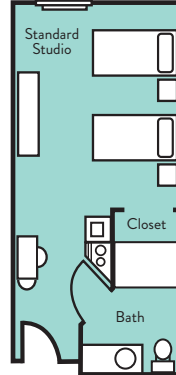

FLOOR PLAN OPTIONS

Garden House of Anderson

Small Studio
288 sf

Memory Care Studio
288 sf

Standard Studio
338 sf

Large Studio
393 sf

Small One Bedroom
492 sf

Large Studio
431 sf

Large Studio
426 sf

Standard One Bedroom
660 sf

Deluxe One Bedroom
871 sf

Two Bedroom
951 sf

senior living community

864-964-5668 • info@gardenhouseanderson.com
201 Edgebrook Dr • Anderson, SC 29621

OUR COMMUNITY