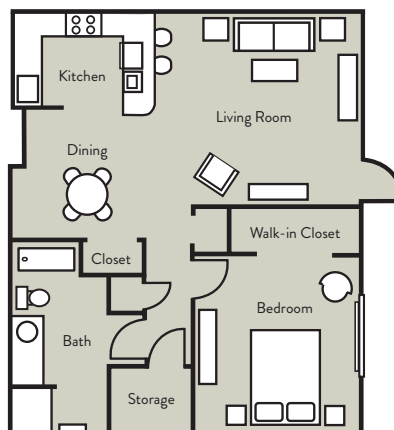

FLOOR PLAN OPTIONS

Garden House of Anderson

Small Studio
288 sf

Memory Care Studio
288 sf

Standard Studio
338 sf

Large Studio
393 sf

Small One Bedroom
492 sf

Large Studio
431 sf

Large Studio
426 sf

Standard One Bedroom
660 sf

Deluxe One Bedroom
871 sf

Two Bedroom
951 sf

senior living community

864-964-5668 • info@gardenhouseanderson.com
201 Edgebrook Dr • Anderson, SC 29621

OUR COMMUNITY