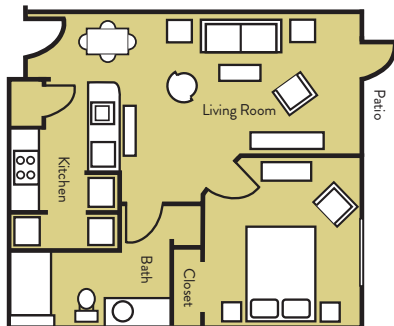

FLOOR PLAN OPTIONS

Garden House of Anderson

Small Studio
288 sf

Memory Care Studio
288 sf

Standard Studio
338 sf

Large Studio
393 sf

Small One Bedroom
492 sf

Large Studio
431 sf

Large Studio
426 sf

Standard One Bedroom
660 sf

Deluxe One Bedroom
871 sf

Two Bedroom
951 sf

senior living community

864-964-5668 • info@gardenhouseanderson.com
201 Edgebrook Dr • Anderson, SC 29621

OUR COMMUNITY