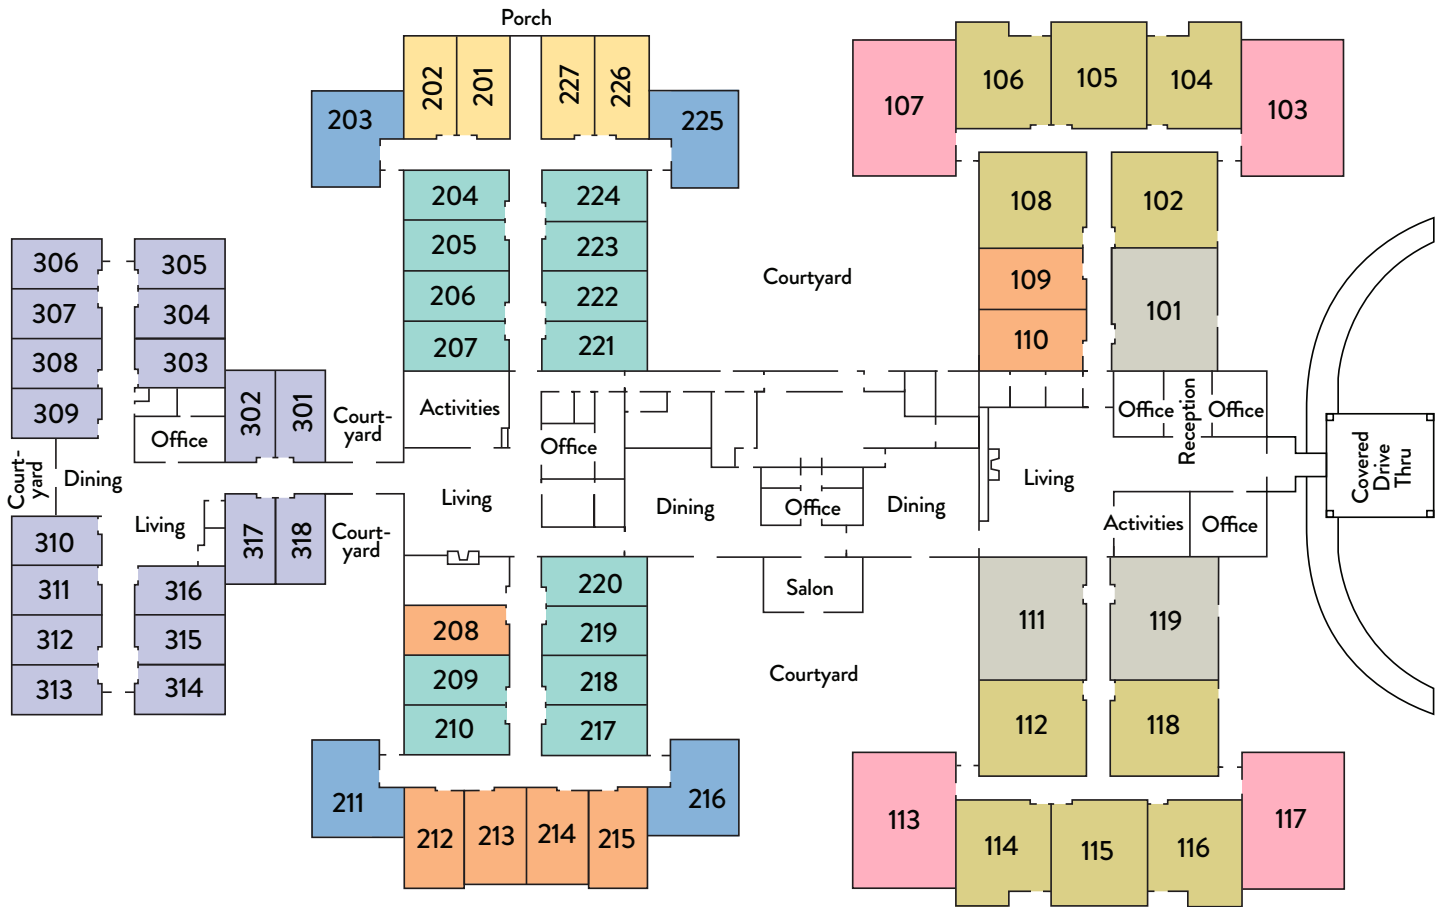

FLOOR PLAN OPTIONS

Garden House of Anderson

Small Studio
288 sf

Memory Care Studio
288 sf

Standard Studio
338 sf

Large Studio
393 sf

Small One Bedroom
492 sf

Large Studio
431 sf

Large Studio
426 sf

Standard One Bedroom
660 sf

Deluxe One Bedroom
871 sf

Two Bedroom
951 sf

senior living community

864-964-5668 • info@gardenhouseanderson.com
201 Edgebrook Dr • Anderson, SC 29621

OUR COMMUNITY

Garden House of Anderson

- Small Studio
- Small One Bedroom
- Two Bedroom
- Standard Studio
- Standard One Bedroom
- Memory Care Studio
- Large Studio
- Deluxe One Bedroom

senior living community

864-964-5668 • info@gardenhouseanderson.com
 201 Edgebrook Dr • Anderson, SC 29621