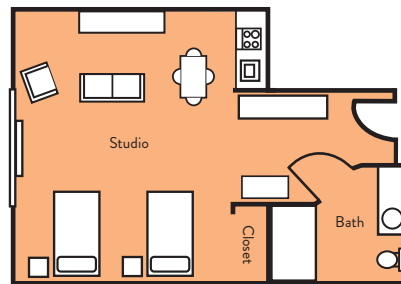

FLOOR PLAN OPTIONS

Garden House of Anderson

Small Studio
288 sf

Memory Care Studio
288 sf

Standard Studio
338 sf

Large Studio
393 sf

Small One Bedroom
492 sf

Large Studio
431 sf

Large Studio
426 sf

Standard One Bedroom
660 sf

Deluxe One Bedroom
871 sf

Two Bedroom
951 sf

senior living community

864-964-5668 • info@gardenhouseanderson.com
201 Edgebrook Dr • Anderson, SC 29621

OUR COMMUNITY