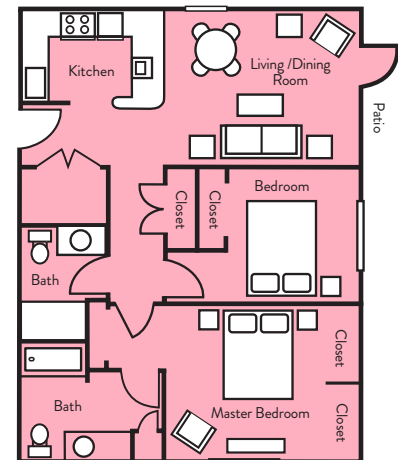

FLOOR PLAN OPTIONS

Garden House of Anderson

Small Studio
288 sf

Memory Care Studio
288 sf

Standard Studio
338 sf

Large Studio
393 sf

Small One Bedroom
492 sf

Large Studio
431 sf

Large Studio
426 sf

Standard One Bedroom
660 sf

Deluxe One Bedroom
871 sf

Two Bedroom
951 sf

senior living community

864-964-5668 • info@gardenhouseanderson.com
201 Edgebrook Dr • Anderson, SC 29621

OUR COMMUNITY

Garden House of Anderson

- Small Studio
- Small One Bedroom
- Two Bedroom
- Standard Studio
- Standard One Bedroom
- Memory Care Studio
- Large Studio
- Deluxe One Bedroom

senior living community

864-964-5668 • info@gardenhouseanderson.com
 201 Edgebrook Dr • Anderson, SC 29621