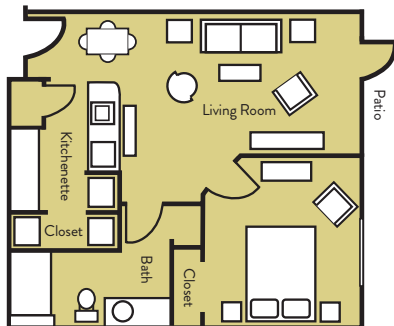

Floor Plan Options

GARDEN HOUSE OF ANDERSON

Small Studio
288 sf

Memory Care Studio
288 sf

Standard Studio
338 sf

Large Studio
393 sf

Small One Bedroom
492 sf

Large Studio
431 sf

Large Studio
426 sf

Standard One Bedroom
660 sf

Deluxe One Bedroom
871 sf

Two Bedroom
951 sf

864-964-5668

info@gardenhouseanderson.com

201 Edgebrook Dr • Anderson, SC 29621

gardenhouseanderson.com

- Small Studio
- Small One Bedroom
- Two Bedroom
- Standard Studio
- Standard One Bedroom
- Memory Care Studio
- Large Studio
- Deluxe One Bedroom