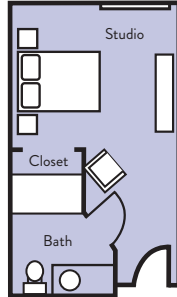

FLOOR PLAN OPTIONS

Garden House of Anderson

Small Studio
288 sf

Memory Care Studio
288 sf

Standard Studio
338 sf

Large Studio
393 sf

Small One Bedroom
492 sf

Large Studio
431 sf

Large Studio
426 sf

Standard One Bedroom
660 sf

Deluxe One Bedroom
871 sf

Two Bedroom
951 sf

senior living community

864-964-5668 • info@gardenhouseanderson.com
201 Edgebrook Dr • Anderson, SC 29621

OUR COMMUNITY