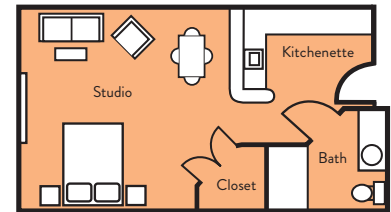

Floor Plan Options

GARDEN HOUSE OF ANDERSON

Small Studio
288 sf

Memory Care Studio
288 sf

Standard Studio
338 sf

Large Studio
393 sf

Small One Bedroom
492 sf

Large Studio
431 sf

Large Studio
426 sf

Standard One Bedroom
660 sf

Deluxe One Bedroom
871 sf

Two Bedroom
951 sf

864-964-5668

info@gardenhouseanderson.com

201 Edgebrook Dr • Anderson, SC 29621

gardenhouseanderson.com

- Small Studio
- Small One Bedroom
- Two Bedroom
- Standard Studio
- Standard One Bedroom
- Memory Care Studio
- Large Studio
- Deluxe One Bedroom