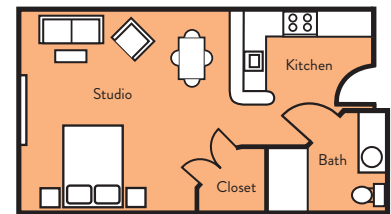

FLOOR PLAN OPTIONS

Garden House of Anderson

Small Studio
288 sf

Memory Care Studio
288 sf

Standard Studio
338 sf

Large Studio
393 sf

Small One Bedroom
492 sf

Large Studio
431 sf

Large Studio
426 sf

Standard One Bedroom
660 sf

Deluxe One Bedroom
871 sf

Two Bedroom
951 sf

senior living community

864-964-5668 • info@gardenhouseanderson.com
201 Edgebrook Dr • Anderson, SC 29621

OUR COMMUNITY