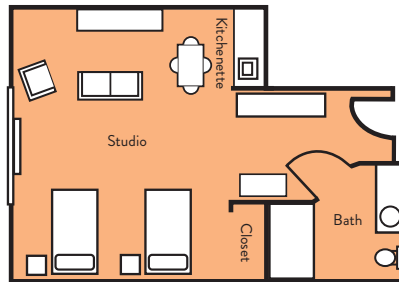

Floor Plan Options

GARDEN HOUSE OF ANDERSON

Small Studio
288 sf

Memory Care Studio
288 sf

Standard Studio
338 sf

Large Studio
393 sf

Small One Bedroom
492 sf

Large Studio
431 sf

Large Studio
426 sf

Standard One Bedroom
660 sf

Deluxe One Bedroom
871 sf

Two Bedroom
951 sf

864-964-5668

info@gardenhouseanderson.com

201 Edgebrook Dr • Anderson, SC 29621

gardenhouseanderson.com

- Small Studio
- Small One Bedroom
- Two Bedroom
- Standard Studio
- Standard One Bedroom
- Memory Care Studio
- Large Studio
- Deluxe One Bedroom